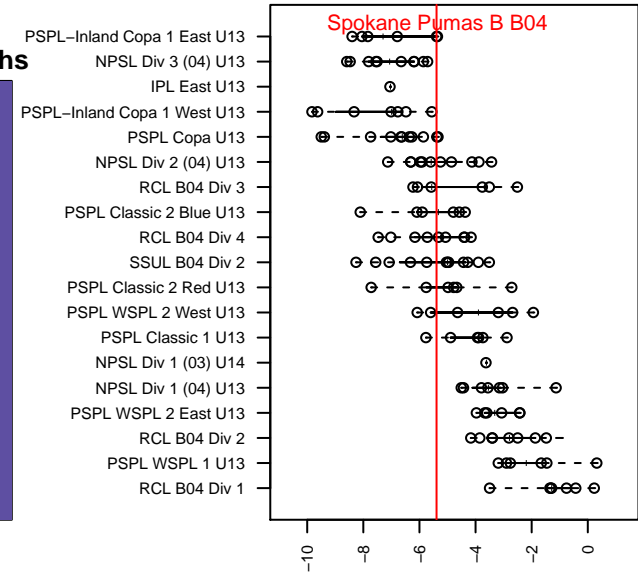

**attack and defense rating
relative to others at age
and all opponents in last 13 months**